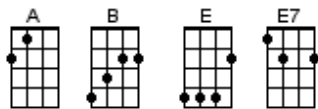

# Green Door

chord used in this song

CHORUS:

**E** **A** **E**  
Midnight, one more night without sleepin'.  
**A** **E**  
Watchin', 'til the mornin' comes creepin'.  
**B** **A** **E**  
Green door, what's that secret you're keepin'?

#1.

**E** **A**  
There's an old piano and they play it hot,  
**E** **E7**  
behind the green door.  
**A**  
Don't know what they're doin', but they laugh a lot,  
**E**  
behind the green door.  
**B** **A**  
Wish they'd let me in so I could find out  
**E**  
what's behind the green door.

#2.

**E** **A** **E**  
Knocked once, tried to tell 'em I've been there.  
**A** **E**  
Door slammed, hospitality's thin there.  
**B** **A** **E**  
Wonder, just what's goin' on in there?

#3.

**E** **A**  
Saw an eyeball peepin' through a smoky cloud  
**E**  
behind the green door.  
**A**  
When I said, 'Joe sent me,' someone laughed out loud,  
**E**  
behind the green door.  
**B** **A**  
All I want to do is join the happy crowd,  
**E**  
behind the green door.